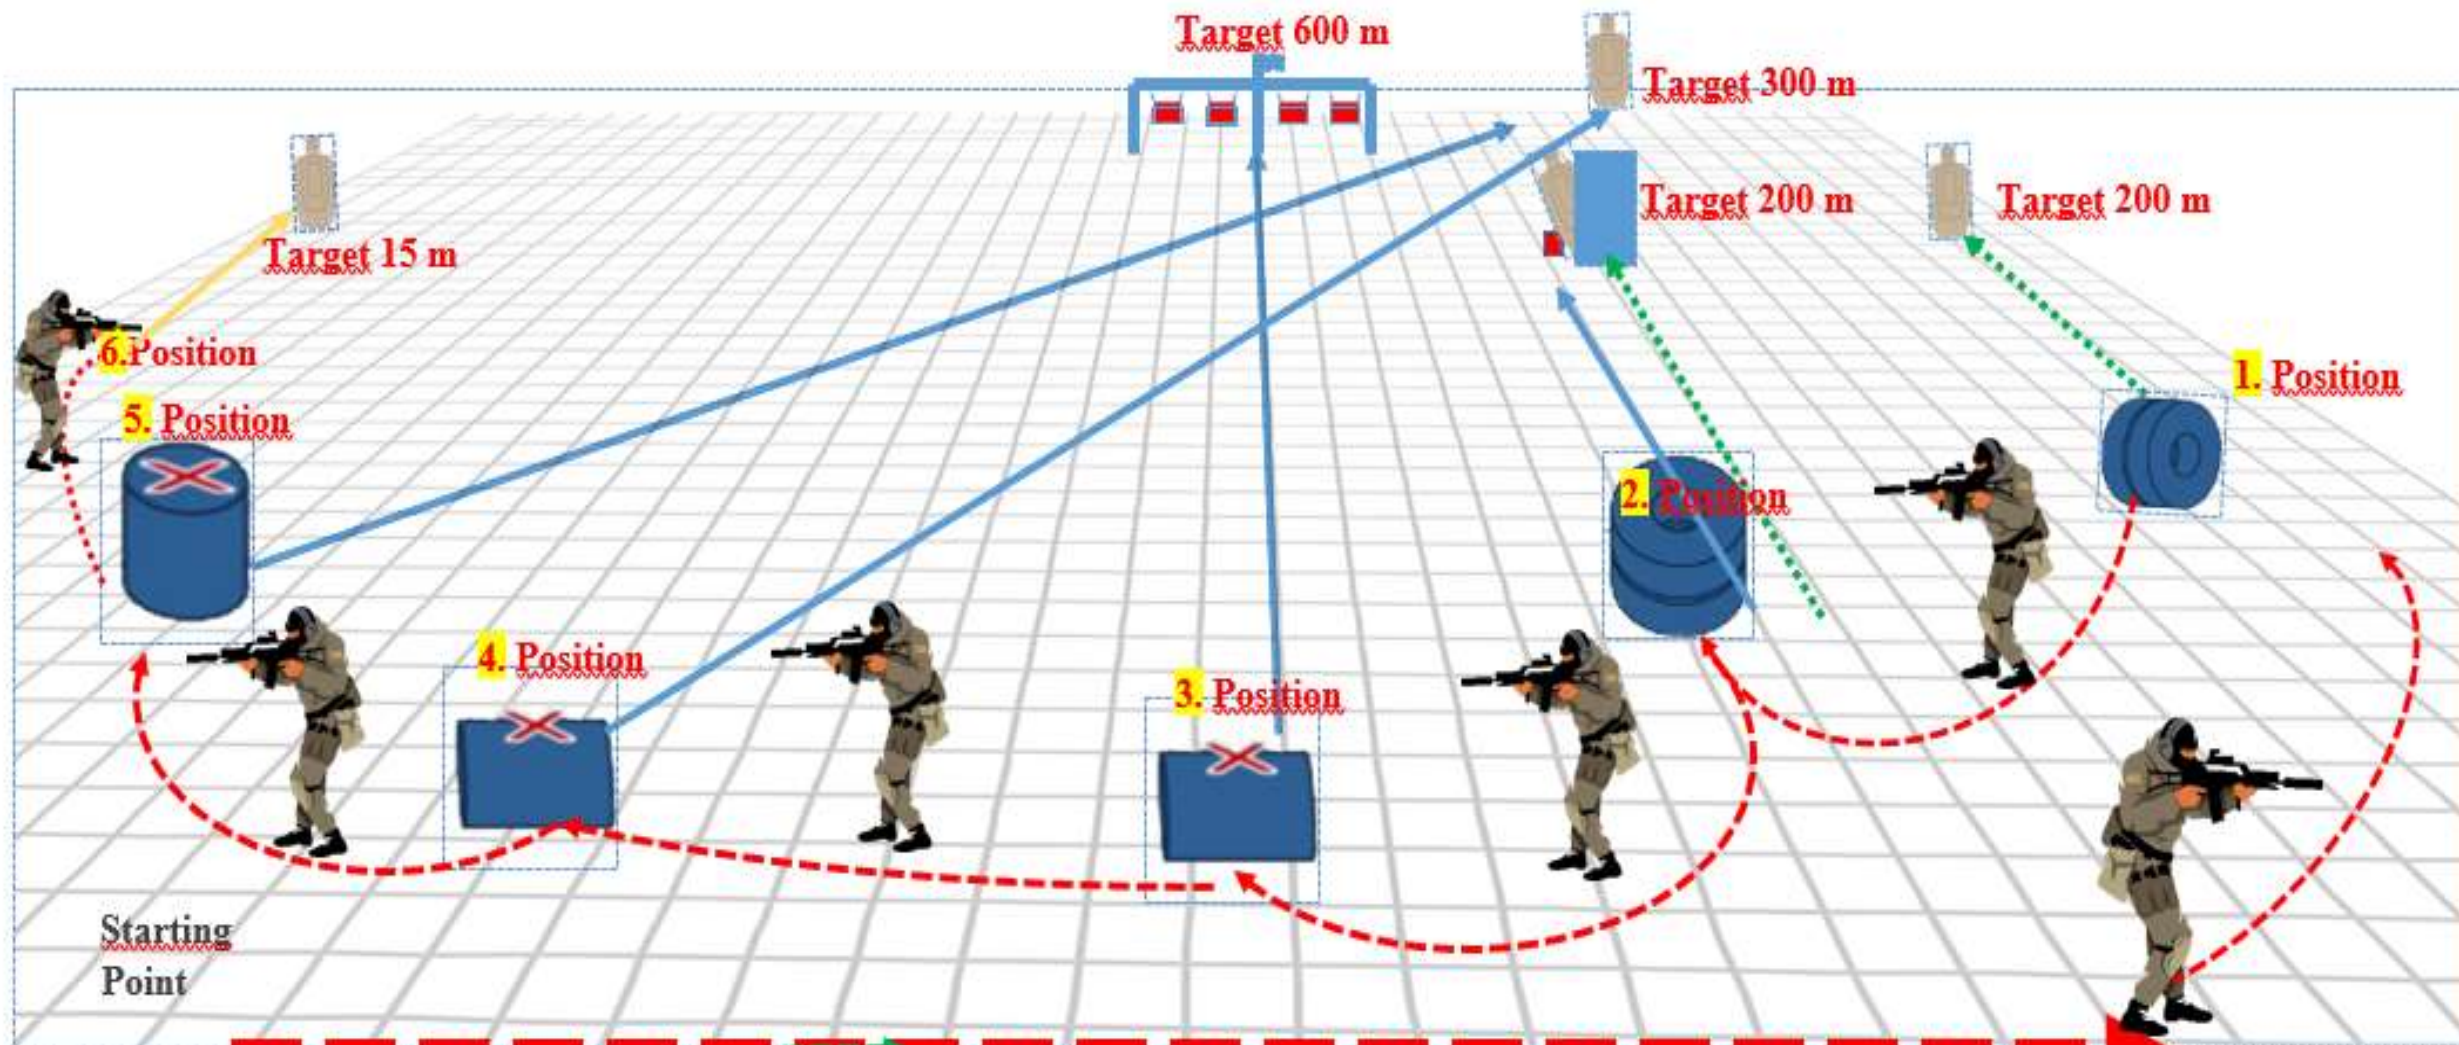

Symbolises Sniper Rifle shots
Symbolises Pistol Shots
Symbolises Position change
Firing Position Settlements i |

→ directions
Position