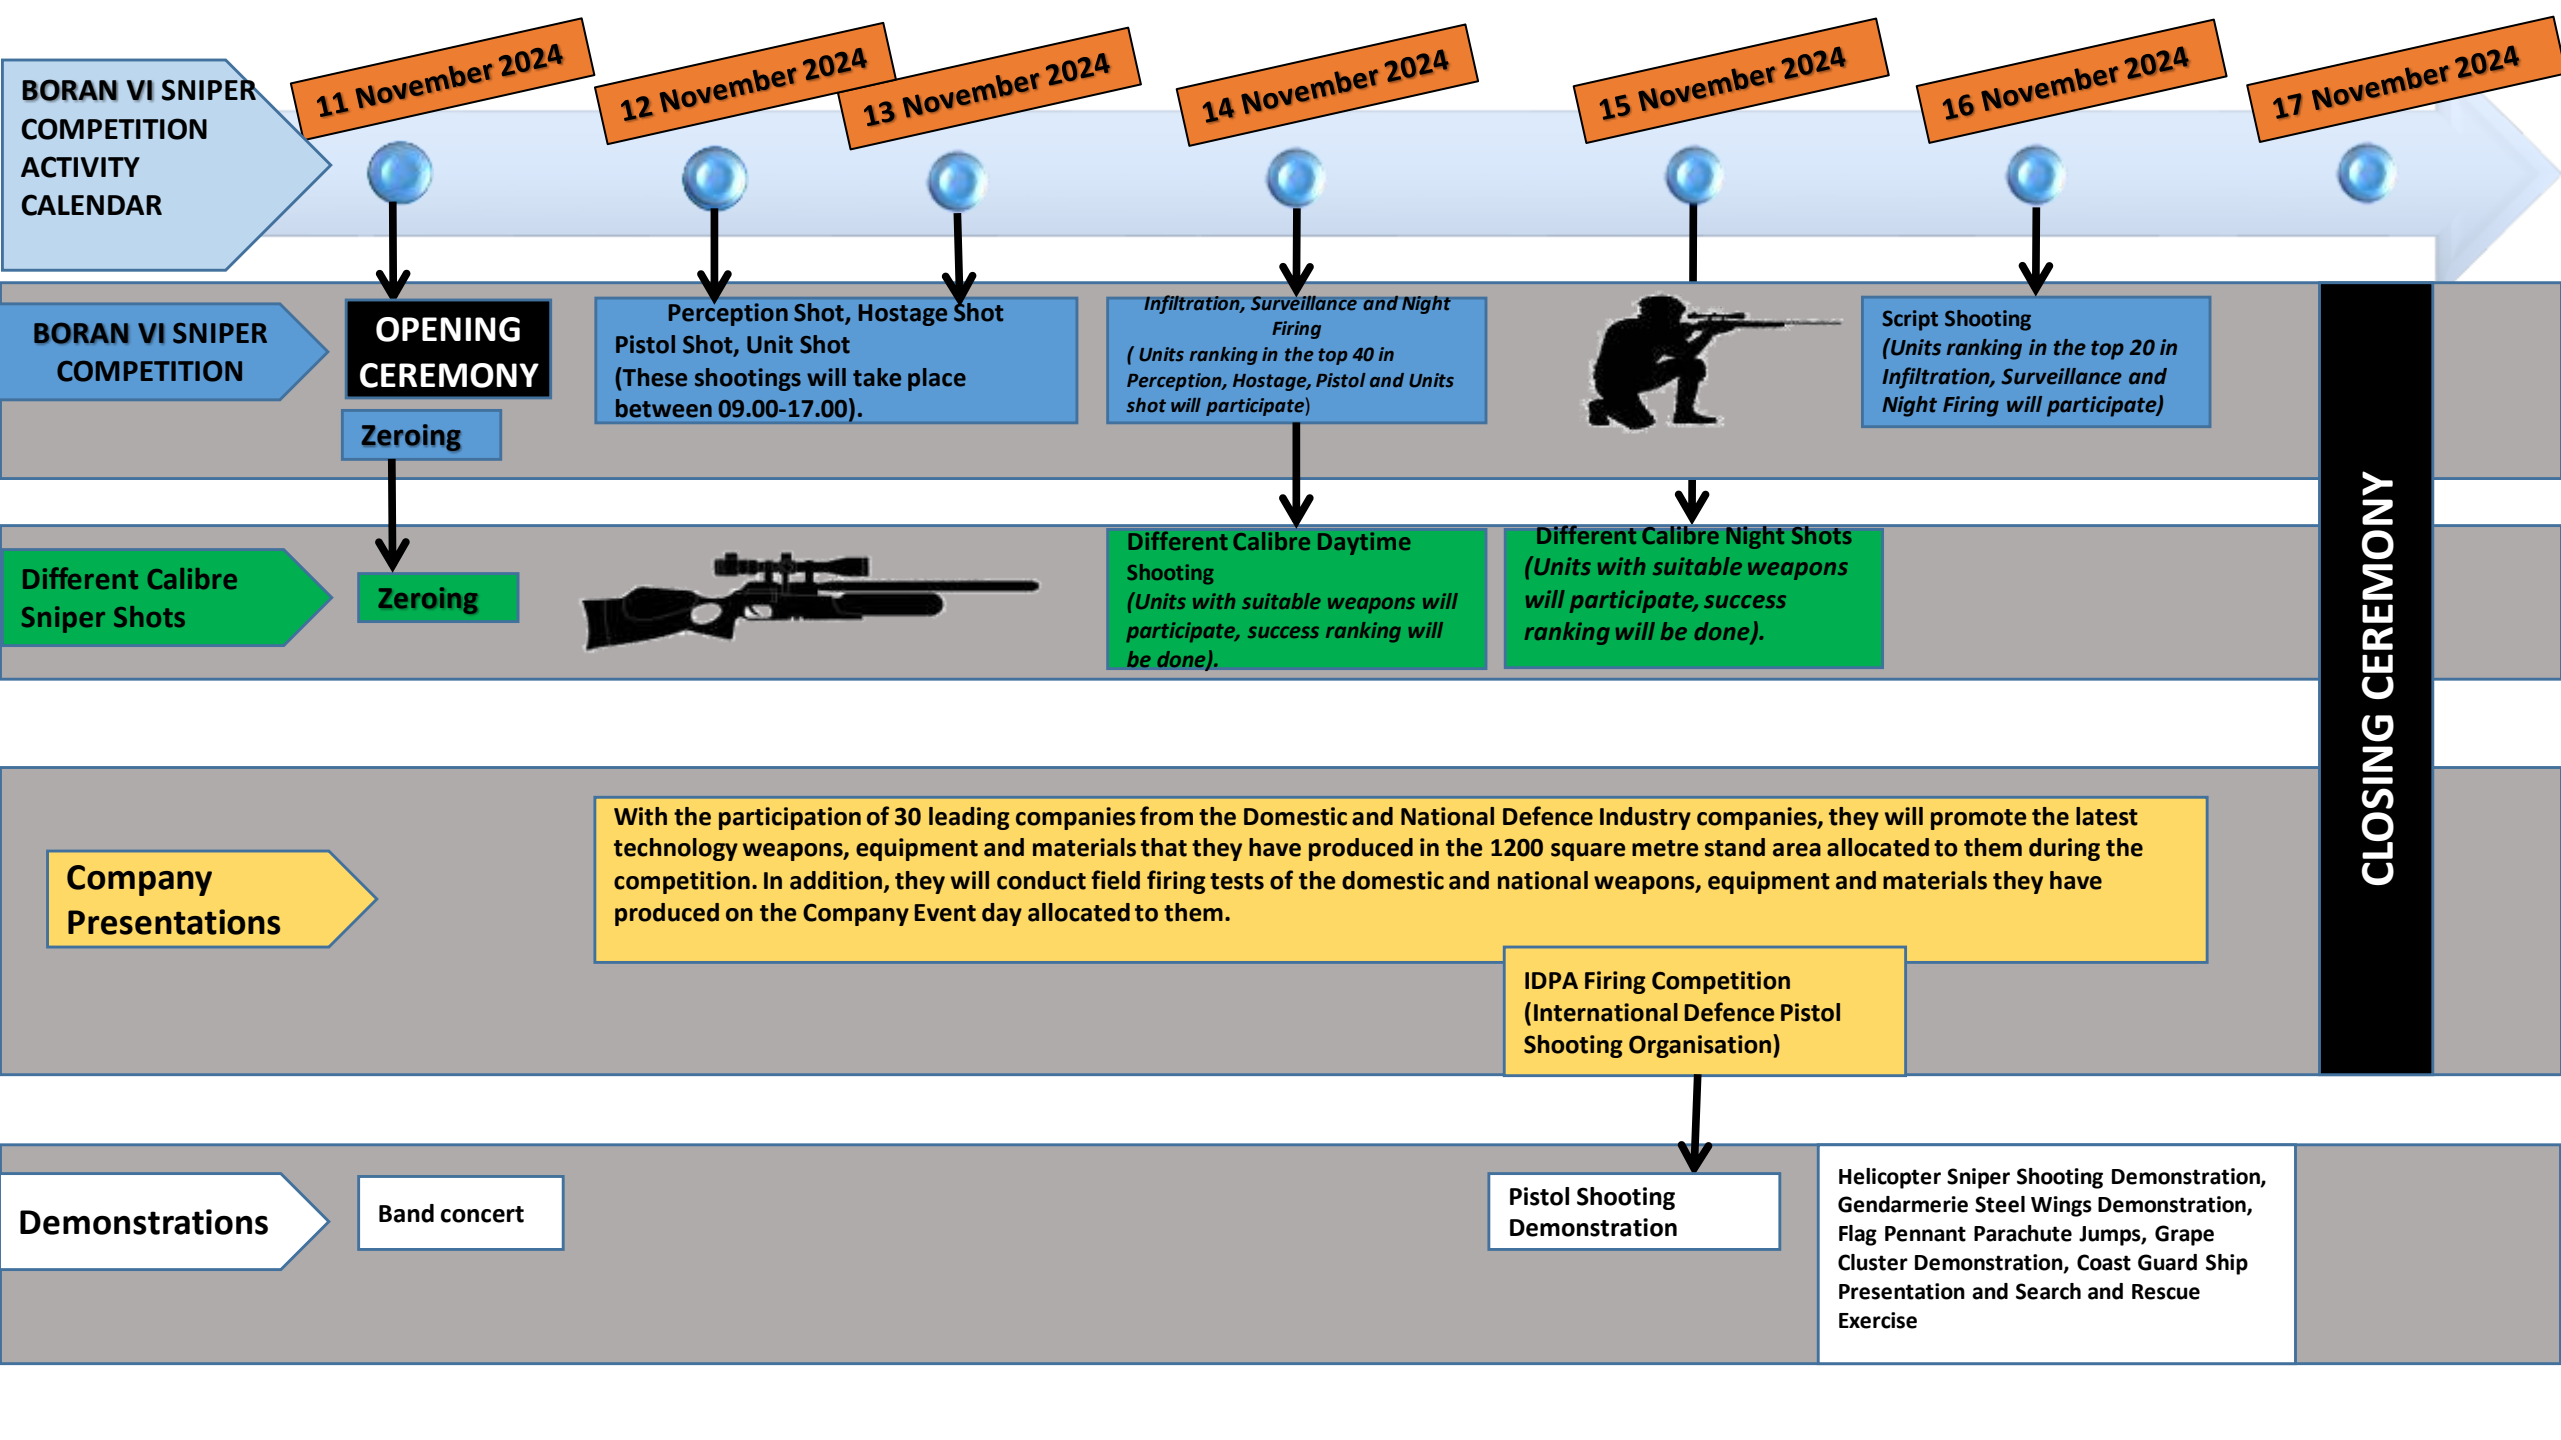

WEAPONS AND AMMUNITION

- For the Boran VI Sniper Competition;
0.308 inch (7.62 mm) Sniper Rifle,
0.308 inch (7.62 mm) Semi-Automatic Rifle DMR, Pistol in the range of 7.65 mm - 9 mm,
- Sniper Rifles and Suppressors of any calibre except 0.308 inch for different calibre Sniper Shots .

FIRST STAGE SHOTS
(All units will participate.)
The total score is 1800 points.

SECOND STAGE SHOOTINGS
(The first 40 elements will participate)
The total score is 1000 points.

SHOTS

SHOTS	Perception Shoting	Hostage Shooting	Pistol Shooting	Distance Shooting
				
	3	3	5+5	9
	100 meters	150 meters	15-25 meters	600-800-1000 meters
	Perception Target drawn on A3 Paper	Hostage Terrorist Target	Knee Target	50x50 Material Target
	90 seconds	30 seconds	60 seconds	8 minutes
	In Lying Down Supported Pointing Position	In Lying Down Supported Pointing Position	In Standing Pointing Position	In Lying Down Supported Pointing Position